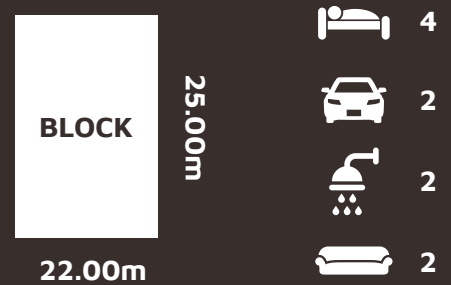

Lindeman Facade Pictured

Inclusions

- Fixed Price Contract – no hidden costs
- Engineer Designed Slab & Structural Beams
- LVL Framing Timber - stronger & straighter than pine
- Refrigerated Ducted Heating & Cooling
- Extensive Electrical Layout of Fittings & Fixtures
- Eaves Around the Entire House
- Colorbond Roof
- Modern Range of Quality Fixtures & Appliances
- 3 Coat Paint System
- Modern Rectified Edge Tiles
- 6 Star Energy Rating

*Upgrade options available

THE LYNWOOD

Another addition to the ever growing Homestead range the Lynwood is very welcome. With 4 bedrooms, multiple living areas and a nice open living style the Lynwood is sure a great design with beautiful features.

Width 19.94m Length 16.90m

Residence	190.12	m ²
Porch	3.29	m ²
Outside Living	24.08	m ²
Garage	36.30	m ²
TOTAL	253.79	m²
	27.31	sq