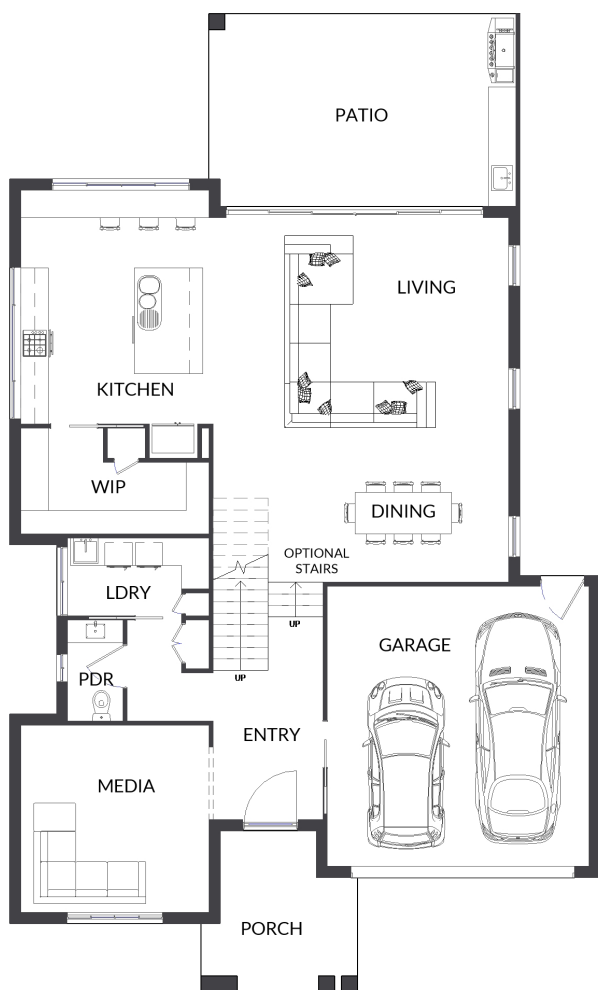

ADJ1

SERIES FIFTY-FOUR

4 2 3 2

327 SQ. M.

12.9m HOUSE WIDTH 21.3m HOUSE LENGTH

249 LIVING + 28 PATIO + 10 PORCH + 39 GARAGE

LOWER FLOOR

UPPER FLOOR