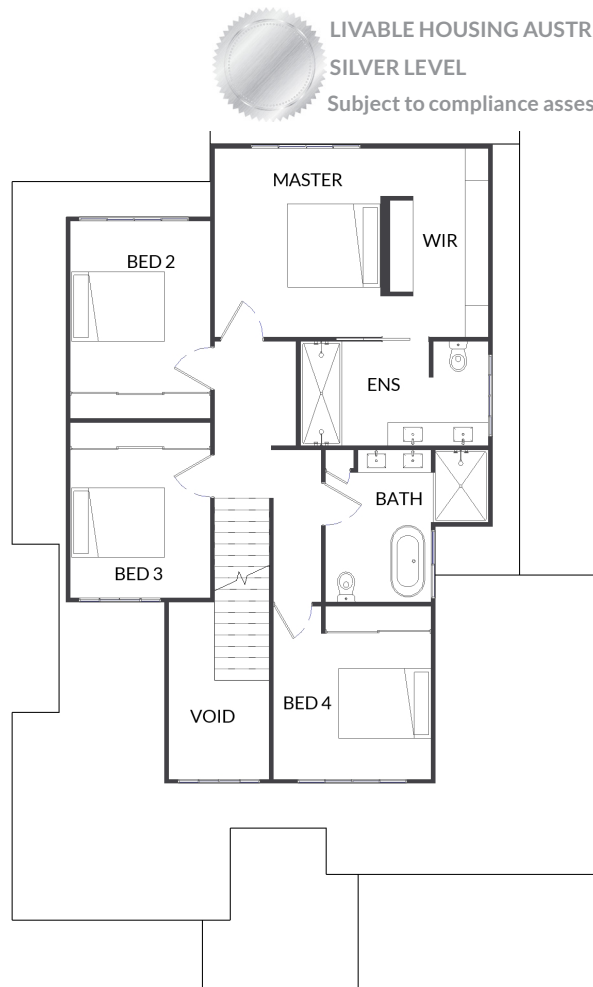

ADJ1

SERIES FIFTY-FOUR

4 2 3 2

327 SQ. M.

12.9m HOUSE WIDTH 21.3m HOUSE LENGTH

249 LIVING + 28 PATIO + 10 PORCH + 39 GARAGE

LOWER FLOOR

UPPER FLOOR